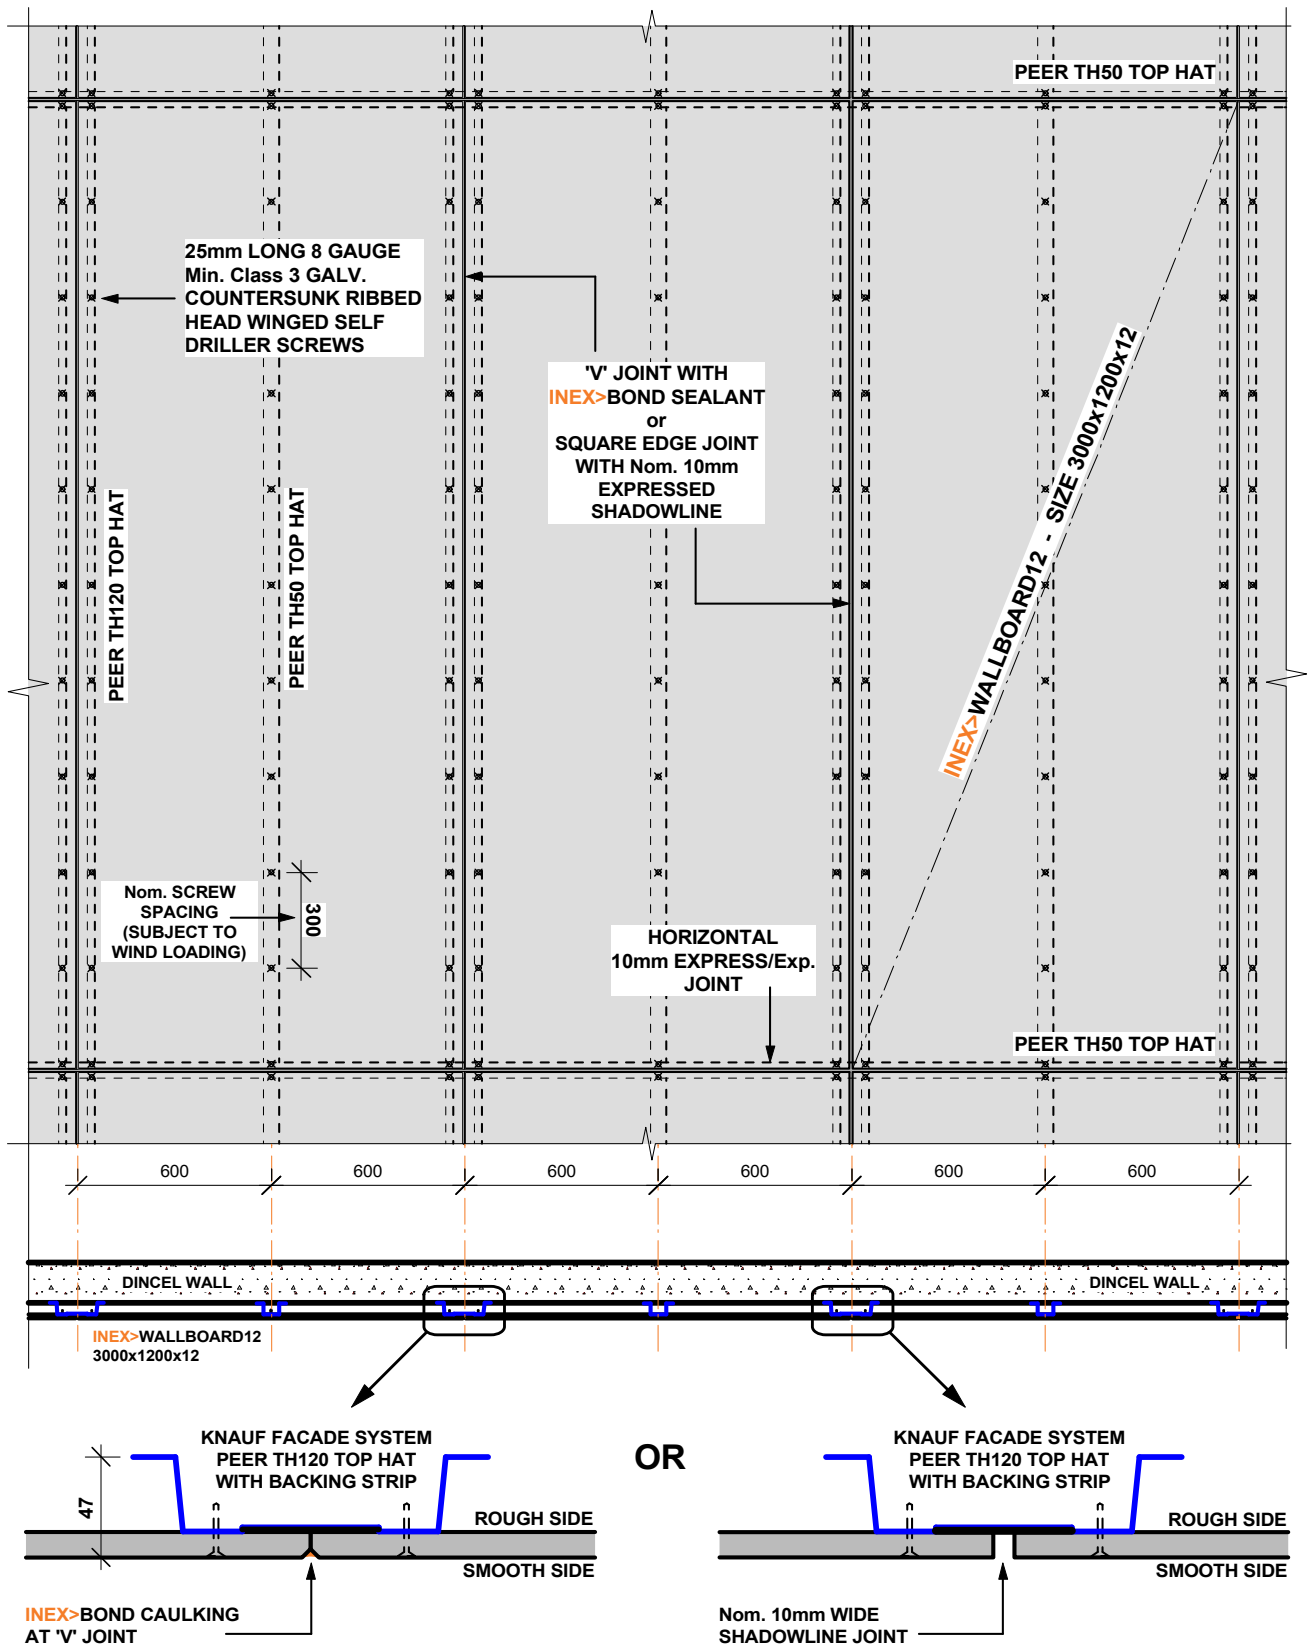

INEX>BOARDS™

02 9519 4460 | www.ubiq.com.au

The product images in our brochures give a general indication of colour for your preliminary selection. We also recommend you view current product samples before making your final decision.